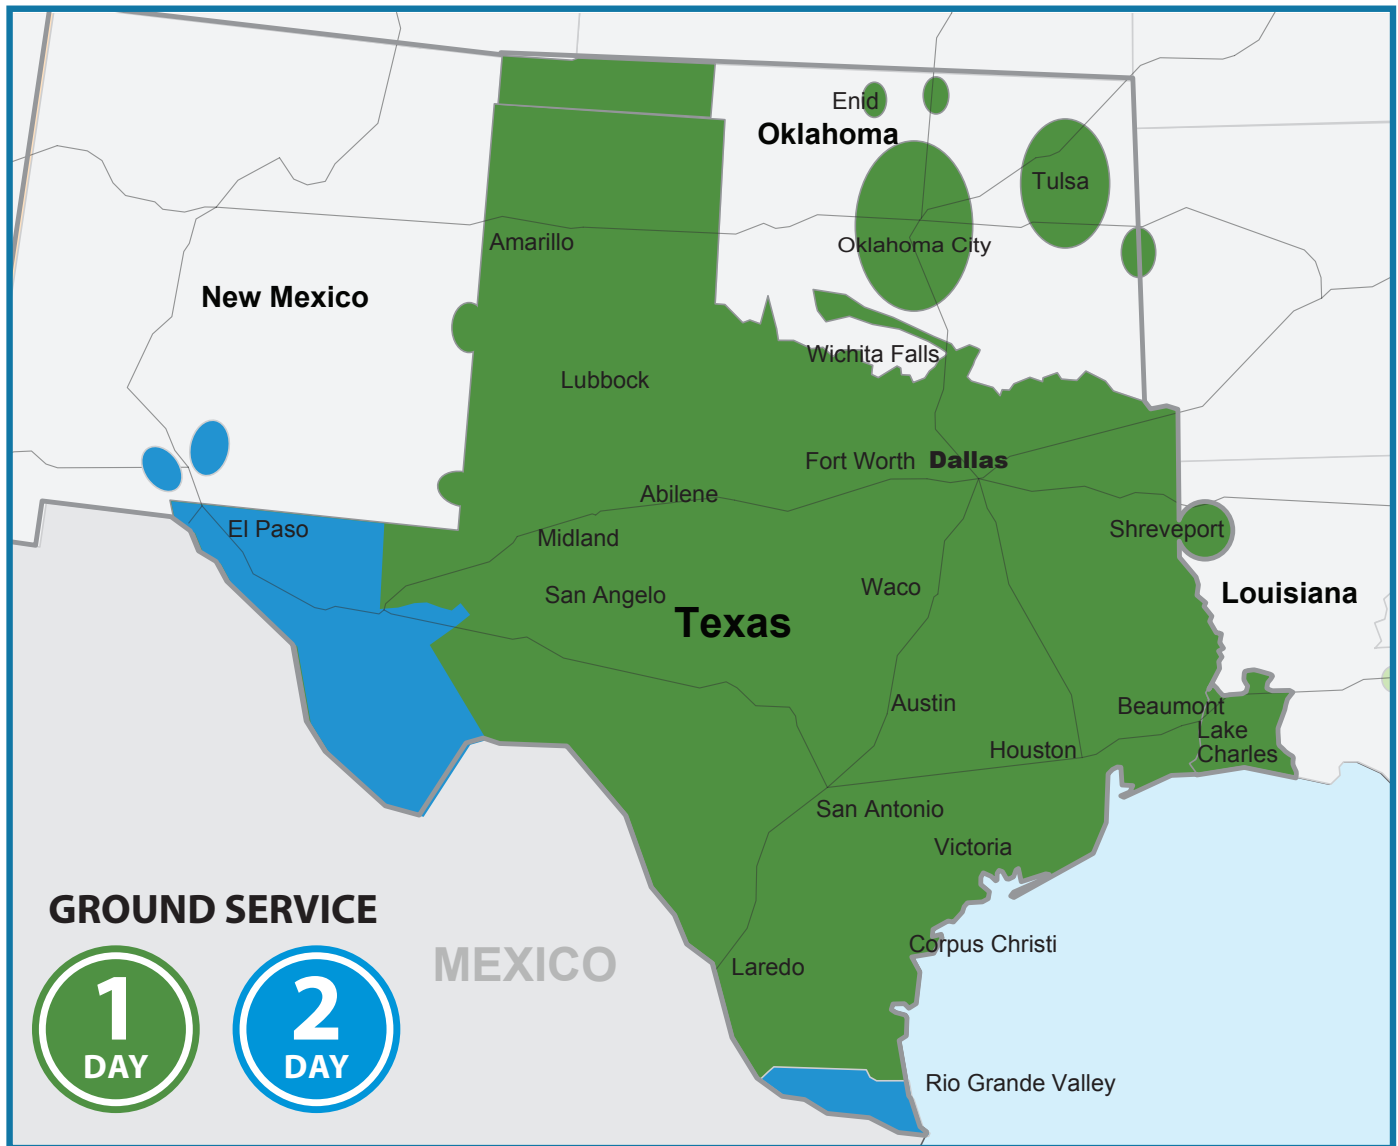

ground service

This map illustrates service schedules in business days as of January 2021 for LSO shipments.

Visit www.LSO.com or call 1-800-800-8984 to get started